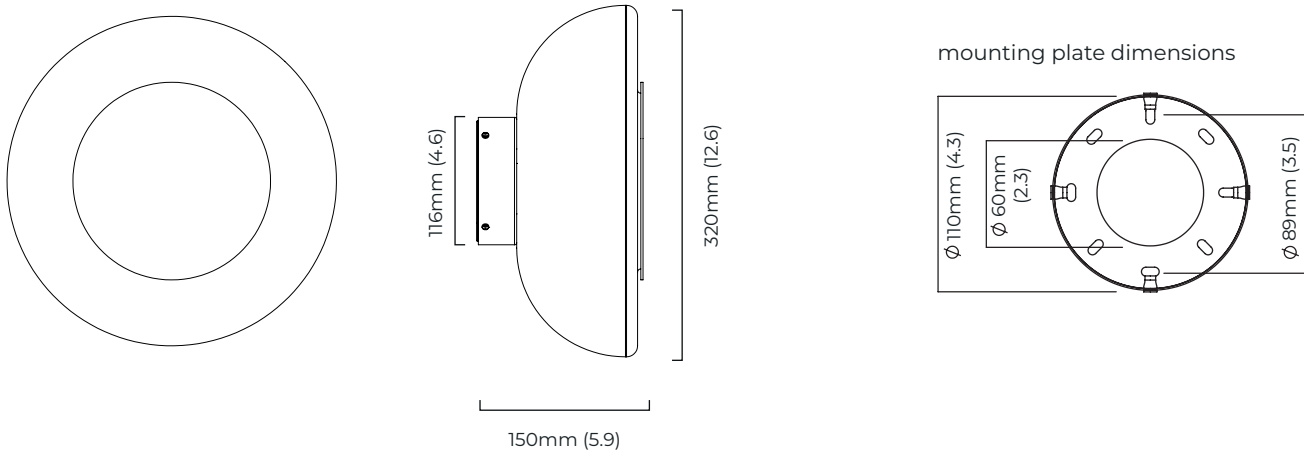

PENDULUM WALL

Designed by Dan Yeffet for CTO Lighting, the Pendulum collection emanates light, which appears to oscillate in concentric bands from the light source, encased and diffused by the mouth-blown, curved glass.

FINISH

satin brass and smoked glass
PENWAOSB

bronze and smoked glass
PENWAOBZ

BULBS

integrated LED - trailing edge dimmable - 8w - 2700k

DESIGNER

Dan Yeffet

WEIGHT

5kg (11lbs)

CERTIFICATION

	Input Voltage	As Standard	On Request
Phase Cut (rotary dimmer)	230	✓	
0/1-10V230	230		✓
DALi	230		✓
Phase Cut (rotary dimmer)	120	✓	
0/1-10V120	120		✓
DALi	120	✗	✗